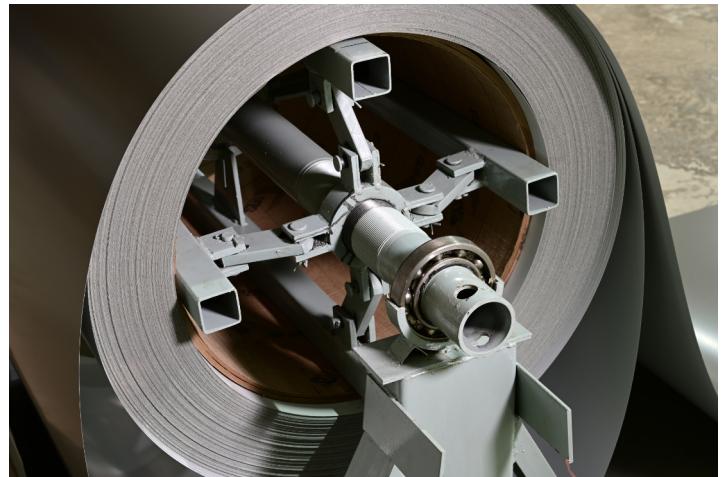

UPSTATE METAL SALES

METAL ROOFING, SIDING, AND CUSTOM PANELS

MADE IN USA

Upstate Metal Sales is founded on 30 years experience in roofing. We manufacture quality metal roofing, siding, and custom panels in Upstate New York for delivery nationwide. Contact us for custom bending or copper work. We also supply all the flashing and trim, underlayments, fasteners, snow rails and guards you need.

Office

+1 (845) 428-7079

Email

INFO@UPSTATEMETALSALES.COM

www

UPSTATEMETALSALES.COM

Location

**155 HEIDEN RD BLD 2
MONTICELLO, NY 12701**

SCAN ME