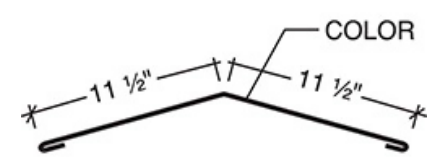

Continuous Cleat

Custom Soffit

Sculptured High Side Eave Trim

Flat Ridge Cap

TRIM

Jamb Trim - PBR Panel

Parapet High Eave Trim

PBU Residential Rake