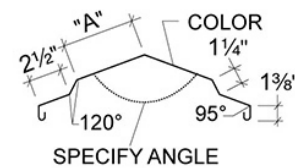

Ridge Flashing For Metal Vent