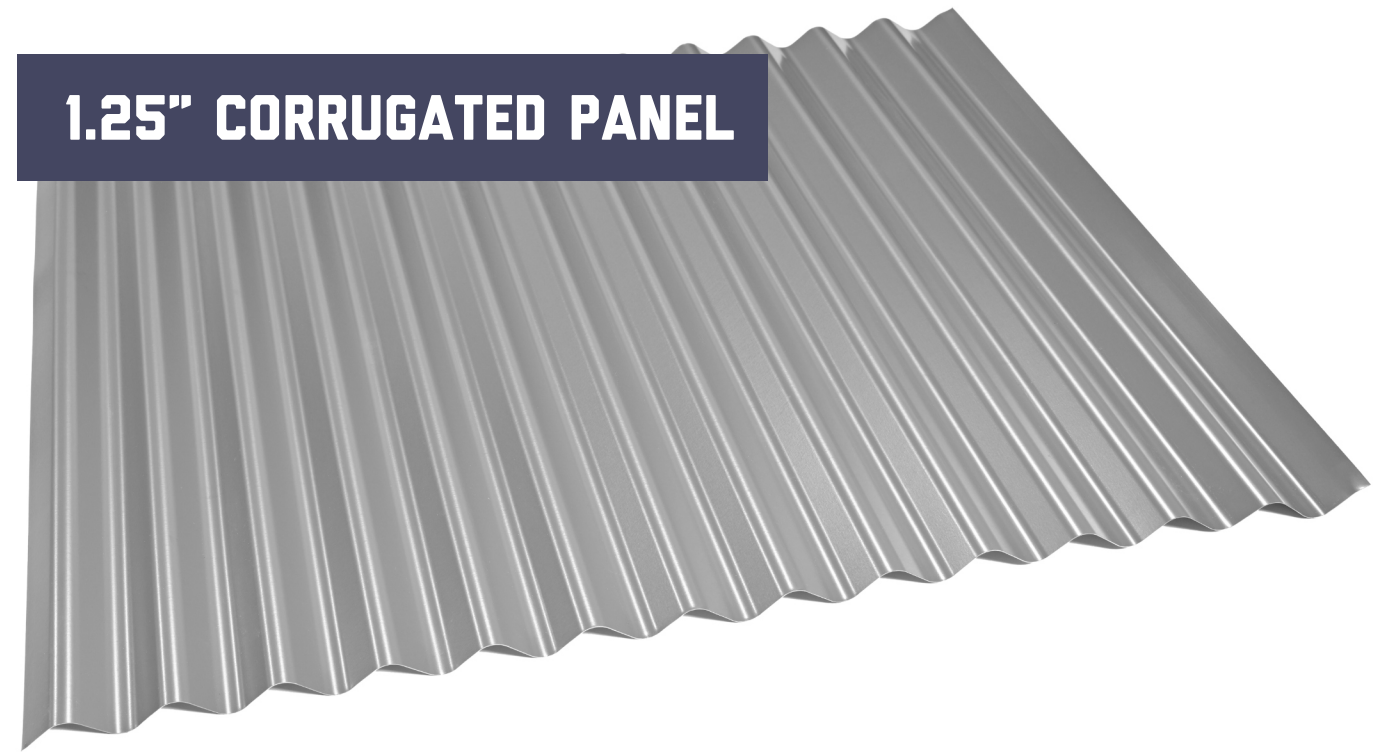

*longer with on-site manufacture

STOCKED COLORS

-  **Bone White**
-  **Charcoal Gray**
-  **Forest Green**
-  **Mansard Brown**
-  **Matte Black**

Other colors available see page 8

PANELS

1.25" CORRUGATED PANEL