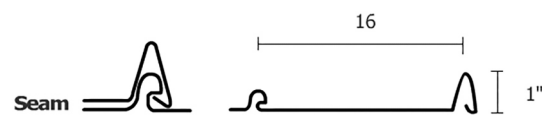

STOCKED COLORS

- Bone White
- Charcoal Gray
- Forest Green
- Mansard Brown
- Matte Black

Other colors available see page 8

PANELS

1" SNAP LOCK STANDING SEAM

SPECIFICATION

width	12-24"
length	up to 35' *
gauge	22 / 24 / 26
grade	50
finish	70% Kynar 500/Hylar 5000
color	28 colors
paint wty	30-yr