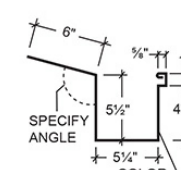

TRIM

Jamb Trim - PBR Panel

Parapet High Eave Trim

PBU Residential Rake

Ridge / Hip Flash - Fixed

Specify Roof Pitch

Box Gutter

Specify Roof Pitch

Box Rake

Panel Starter - AVP Panel

Perforated Vent Drip

Parapet Rake Cleat

Specify Roof Pitch