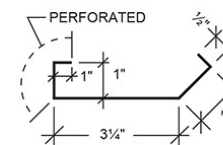

Perforated Vent Drip