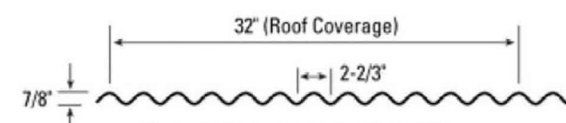

SPECIFICATION

width	36"
length	up to 35'
gauge	26
grade	50 / 80
finish	Kynar 500
color	48 colors
paint wty	40-yr

STOCKED COLORS

-  **Arctic White**
-  **Charcoal Gray**
-  **Evergreen**
-  **Koko Brown**
-  **Black**