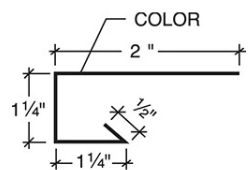

Continuous Cleat

Custom Soffit

Sculptured High Side Eave Trim

Flat Ridge Cap

TRIM

Jamb Trim - PBR Panel

Parapet High Eave Trim

PBU Residential Rake