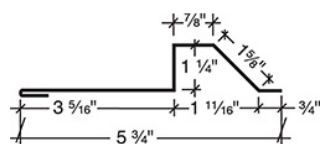

Ridge / Hip Flash - Fixed

Specify Roof Pitch

Box Gutter

Specify Roof Pitch

Box Rake

Panel Starter - AVP Panel

Masonry Flash

'PBR' Stack Joint Trim