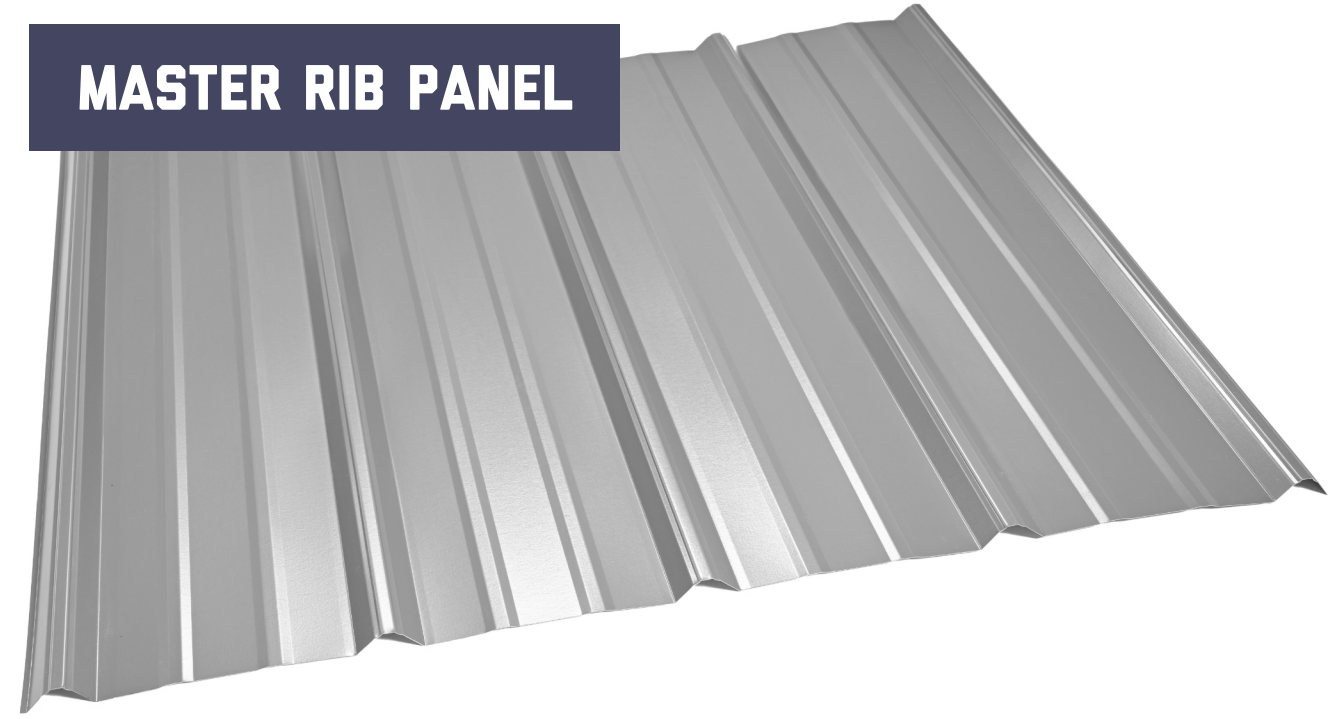

PANELS

MASTER RIB PANEL

SPECIFICATION

width	36"
length	up to 35'
gauge	26 / 29
grade	50 / 80
finish	Kynar 500
color	48 colors
paint wty	40-yr

STOCKED COLORS

- **Arctic White**
- **Charcoal Gray**
- **Evergreen**
- **Koko Brown**
- **Black**

Other colors available see page 8