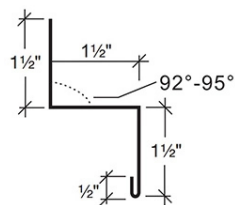

Ridge / Hip Flash - Fixed

Specify Roof Pitch

Box Gutter

Specify Roof Pitch

Box Rake

Panel Starter - AVP Panel

Masonry Flash

'PBR' Stack Joint Trim