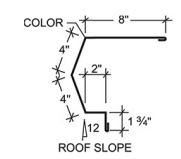

Sculptured High Side Eave Trim