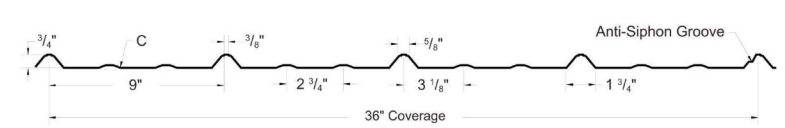

Other colors available see page 8

PANELS

PBR / R PANEL

SPECIFICATION

width	36"
length	up to 35'
gauge	26
grade	50 / 80
finish	Kynar 500
color	48 colors
paint wty	40-yr

STOCKED COLORS

-  **Arctic White**
-  **Charcoal Gray**
-  **Evergreen**
-  **Koko Brown**
-  **Black**

Other colors available see page 8

PANELS

MASTER RIB PANEL

SPECIFICATION

width	36"
length	up to 35'
gauge	26 / 29
grade	50 / 80
finish	Kynar 500
color	48 colors
paint wty	40-yr

STOCKED COLORS

-  **Arctic White**
-  **Charcoal Gray**
-  **Evergreen**
-  **Koko Brown**
-  **Black**