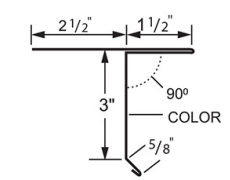

TRIM

TRIM

Denver Sidewall Flashing

Base Trim

'Z' Closure

'Z' Closure

2 x 2 Outside Angle Trim

PBR Panel Transition Trim

Rake Trim

Concealed Peak Trim

Sidewall Flashing

Standard Valley Trim

Cannonball Track Cover

Drip Edge

'W' Formed Valley Trim

Corner Trim