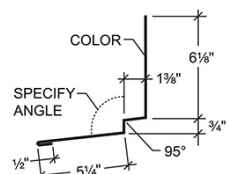

Continuous Cleat

Custom Soffit

Sculptured High Side Eave Trim

Flat Ridge Cap

TRIM

Jamb Trim - PBR Panel

Parapet High Eave Trim

PBU Residential Rake