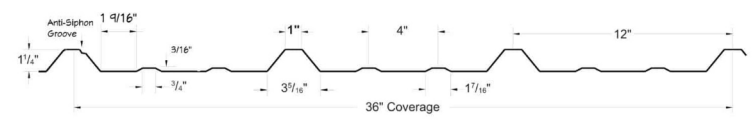

SPECIFICATION

width	36"
length	up to 35'
gauge	26
grade	50 / 80
finish	Kynar 500
color	48 colors
paint wty	40-yr

STOCKED COLORS

- **Arctic White**
- **Charcoal Gray**
- **Evergreen**
- **Koko Brown**
- **Black**

Other colors available see page 8