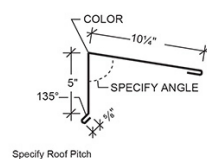

Ridge Flashing For Metal Vent

Perforated Vent Drip

Parapet Rake Cleat

Eave Trim

Peak Cap

Specify Roof Pitch

IN-USE

UPSTATE METAL SALES