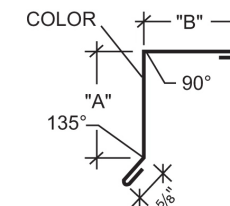

TRIM

Jamb Trim - PBR Panel

Parapet High Eave Trim

PBU Residential Rake

Ridge / Hip Flash - Fixed

Specify Roof Pitch

Box Gutter

Specify Roof Pitch

Box Rake

Panel Starter - AVP Panel

Perforated Vent Drip

Parapet Rake Cleat

Specify Roof Pitch