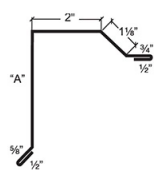

Rake Trim

Concealed Peak Trim

Sidewall Flashing

Standard Valley Trim

Cannonball Track Cover

Drip Edge

'W' Formed Valley Trim

Corner Trim

Continuous Cleat

Custom Soffit

Sculptured High Side Eave Trim

Flat Ridge Cap

TRIM

Jamb Trim - PBR Panel

Parapet High Eave Trim

PBU Residential Rake